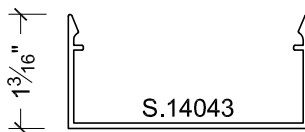

**OPTIONAL SQUARE SNAP COVERS**

SCALE: 6" = 1'-0"

**OPTIONAL DECORATIVE SNAP COVERS**

SCALE: 6" = 1'-0"