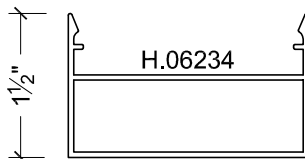

**OPTIONAL SQUARE SNAP COVERS**

SCALE: 6" = 1'-0"

**OPTIONAL DECORATIVE SNAP COVERS**

SCALE: 6" = 1'-0"