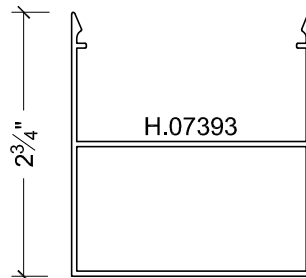

**OPTIONAL SQUARE SNAP COVERS**

SCALE: 6" = 1'-0"

**OPTIONAL DECORATIVE SNAP COVERS**

SCALE: 6" = 1'-0"