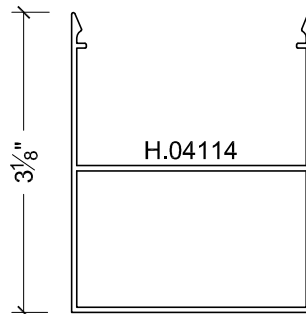

**OPTIONAL SQUARE SNAP COVERS**

SCALE: 6" = 1'-0"

**OPTIONAL DECORATIVE SNAP COVERS**

SCALE: 6" = 1'-0"