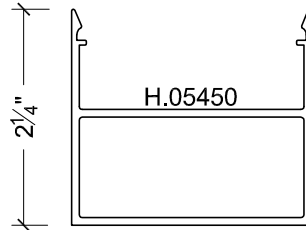

**OPTIONAL SQUARE SNAP COVERS**

SCALE: 6" = 1'-0"

**OPTIONAL DECORATIVE SNAP COVERS**

SCALE: 6" = 1'-0"