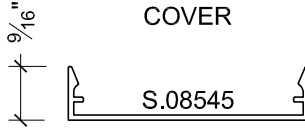

**OPTIONAL SQUARE SNAP COVERS**

SCALE: 6" = 1'-0"

**OPTIONAL DECORATIVE SNAP COVERS**

SCALE: 6" = 1'-0"