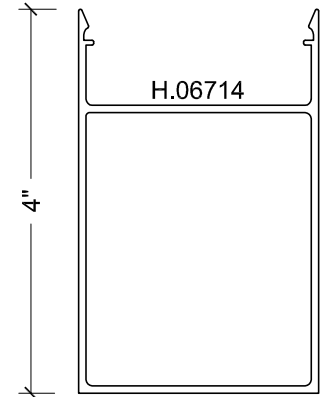

**OPTIONAL SQUARE SNAP COVERS**

SCALE: 6" = 1'-0"

**OPTIONAL DECORATIVE SNAP COVERS**

SCALE: 6" = 1'-0"